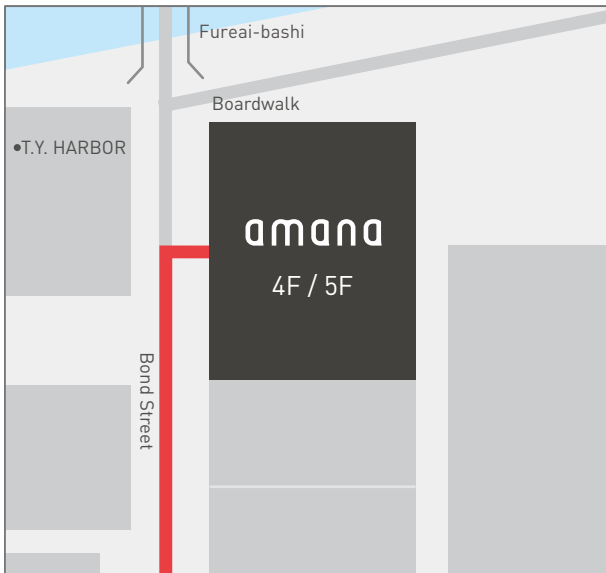

# Directions to amanagroup (Tennoz Office)

From Tennoz Isle Station: Tokyo Monorail / Rinkai Line

Please come to T3 Building floors 4 or 5.

## By Public Transportation

**From Tennoz Isle Station: Tokyo Monorail**  
Use Minami-guchi exit and turn right.  
Cross Tennoz Isle crossing.  
Turn right at Bond Street. 5 minutes walk.

**From Tennoz Isle Station: Rinkai Line**  
Use B exit and turn left.  
Turn left at Tennoz Isle crossing.  
Turn right at Bond Street. 5 minutes walk.

## By Car

**From Shinagawa Area**  
Follow Kyukaigan-dori towards Showajima or Heiwajima area.  
Turn left at Shintokai-bashi crossing, and cross the Shintokai-bashi bridge, and turn left at Bond Street.

**From Gotanda / Osaki Area**  
Follow Yamate-dori towards Shinagawa Pier or Tennoz area.  
Pass Shintokai-bashi crossing, cross the Shintokai-bashi bridge, and turn left at Bond Street.