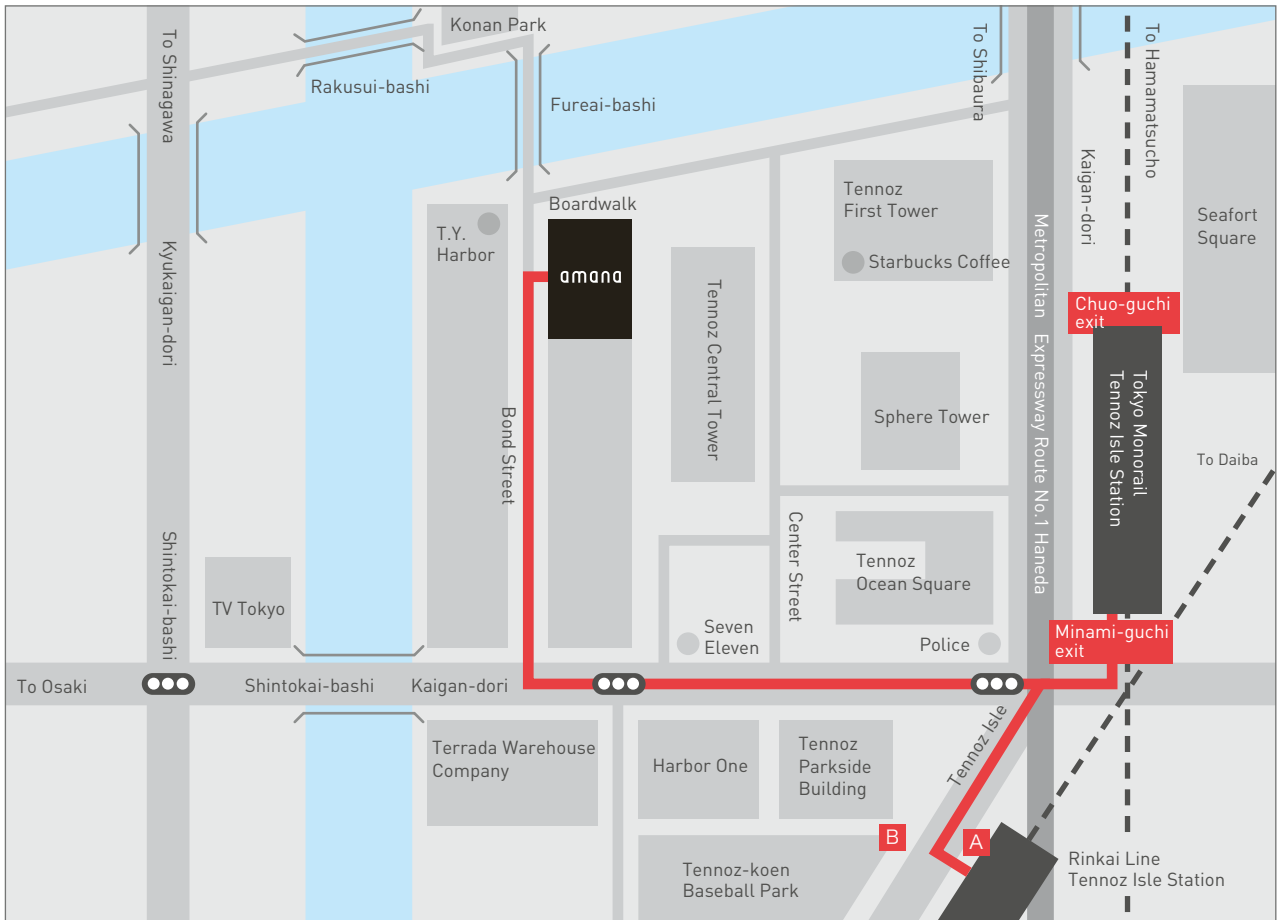

# Directions to amanagroup (Tennoz Office)

From Tennoz Isle Station: Tokyo Monorail / Rinkai Line

Please come to T3 Building floors 4 or 5.

## By Public Transportation

**From Tennoz Isle Station: Tokyo Monorail**  
Use Minami-guchi exit and turn right.  
Cross Tennoz Isle crossing.  
Turn right at Bond Street. 5 minutes walk.

**From Tennoz Isle Station: Rinkai Line**  
Use B exit and turn left.  
Turn left at Tennoz Isle crossing.  
Turn right at Bond Street. 5 minutes walk.

## By Car

**From Shinagawa Area**  
Follow Kyukaigan-dori towards Showajima or Heiwajima area.  
Turn left at Shintokai-bashi crossing, and cross the Shintokai-bashi bridge, and turn left at Bond Street.

**From Gotanda / Osaki Area**  
Follow Yamate-dori towards Shinagawa Pier or Tennoz area.  
Pass Shintokai-bashi crossing, cross the Shintokai-bashi bridge, and turn left at Bond Street.